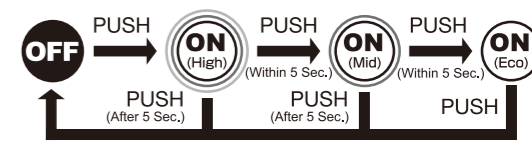

ENGLISH

For matters related to repair or maintenance, please contact your local authorized dealer with any questions you may have.

■ SWITCH OPERATION

High > Mid > Eco > OFF

■ FOCUS CONTROL

Slide the head part to adjust beam angle.

■ CHARGING INDICATOR

* Please charge before using.
Red Light : Charging Green Light : Full charged

⚠ CAUTION

- Looking directly into the light beam may cause damage to eyes.
- Do not use in water.