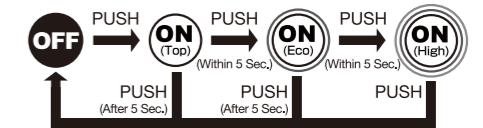

Top > Main Eco > Main High > OFF

■ BATTERY INDICATOR / CHARGING INDICATOR

When the switch to long press for 3 seconds, to display an indication of the battery level.

- : Full Charged
- : Low battery

■ INSTANT-OFF SWITCH