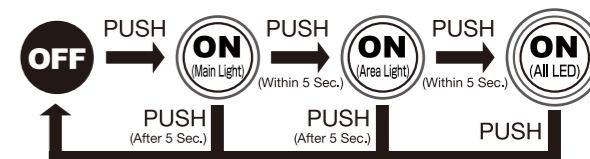

■ SWITCH OPERATION

Main Light > Area Light > All LED > OFF

■ CHARGING INDICATOR

※Please charge before using.
Red Light : Charging Green Light : Full charged
Red Light Blinking : Non-dedicated rechargeable battery is inserted or inserted the battery in wrong direction.

■ INSTANT-OFF SWITCH

Switch off by single operation if stays at any output mode.

■ DUAL BEAM MODE OUTPUT (All LED ON)

Main light for longrange, Area light for wide proximity lighting.

▲ CAUTION

- Looking directly into the light beam may cause damage to eyes.
- Do not use in water.