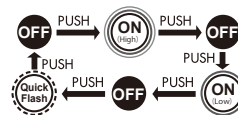

STEALTH

POLYMER TORCH

照射特性 ワイドビーム	照射距離 約162 m (最大時)	明るさ 130 Lumens	実用点灯 4 時間
----------------	----------------------	-------------------	--------------

Lighting Technique Wide Beam	Beam Distance 158m (Max)	Light Output 280 Lumens	Runtime 25 Hours
---------------------------------	-----------------------------	----------------------------	---------------------

Specifications

Model NO. SP-230

Product	: STEALTH 230
Operation	: High > Low > Quick Flashing > OFF
Function	: Tail Cap Switch Rotation-mode Switch Waterproof (IPX4)
Light output	: 130 Lumens
Run time	: 4h (High), 15h (Low), 9h (Quick Flashing)
LED type & qty	: 1 × Power Chip LED
Lens type	: Reflector Type
Battery Type	: 2 × AA Alkaline Battery
Size	: φ28 × 155mm
Weight	: 94g (with batteries)
Accessories	: Carrying Strap, Original Pouch, 2 × AA Alkaline Battery

Rotation mode switch

Rotation mode switch which allows to change the lighting output mode (High/Low/Quick Flashing)

Super-tough Polymer Body